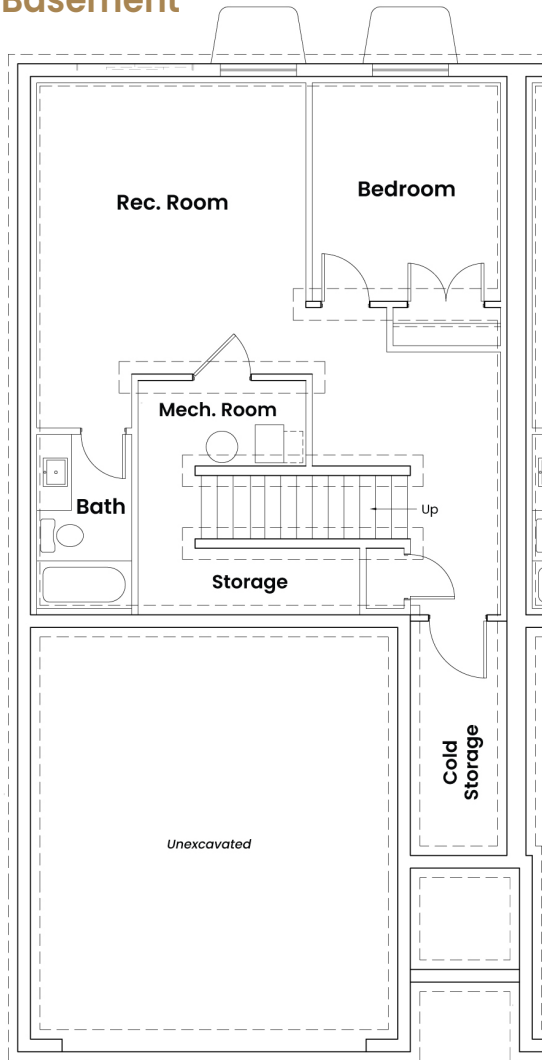

Charlottes Field A

2,908
Square Ft.

2,891
Finished

4
Beds

3
Baths

1
Half Baths

2
Garage

Two-Story Entry with Open Kitchen & Living Space •
Upstairs Owners Suite with Walk-In Closet • Finished
Basement with Rec Room, Bedroom & Full Bath • Bonus
Storage Areas • Side RV Space Exclusive to A Units

Chris Jones
Desert West Sales Agent
801-897-6744

kw SOUTH VALLEY
KELLER WILLIAMS

Charlottes Field A

2,908
Square Ft.

2,891
Finished

4
Beds

3
Baths

1
Half Baths

2
Garage

Basement

Main Floor

Upper Floor

Images, renderings, and floor plans shown are conceptual in nature and intended for general reference only. Features, layouts, square footage, and design elements may be updated or revised at the discretion of Desert West Homes without prior notice. Final home details may differ from what is depicted.