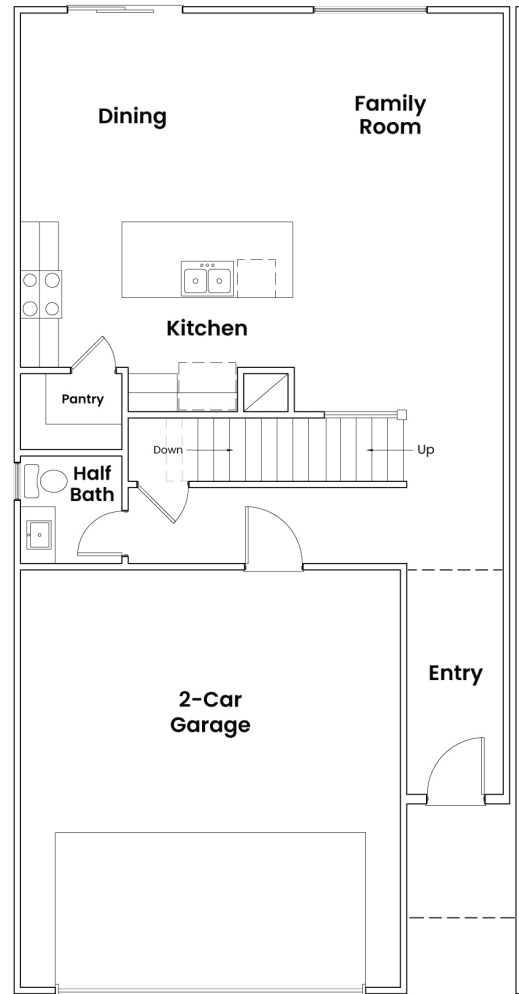

Charlottes Field A

2,908
Square Ft.

2,891
Finished

4
Beds

3
Baths

1
Half Baths

2
Garage

Two-Story Entry with Open Kitchen & Living Space •
Upstairs Owners Suite with Walk-In Closet • Finished
Basement with Rec Room, Bedroom & Full Bath • Bonus
Storage Areas • Side RV Space Exclusive to A Units

Chris Jones
Desert West Sales Agent
801-897-6744

kw SOUTH VALLEY
KELLER WILLIAMS

Charlottes Field A

2,908
Square Ft.

2,891
Finished

4
Beds

3
Baths

1
Half Baths

2
Garage

Basement

Main Floor

Upper Floor

Images, renderings, and floor plans shown are conceptual in nature and intended for general reference only. Features, layouts, square footage, and design elements may be updated or revised at the discretion of Desert West Homes without prior notice. Final home details may differ from what is depicted.