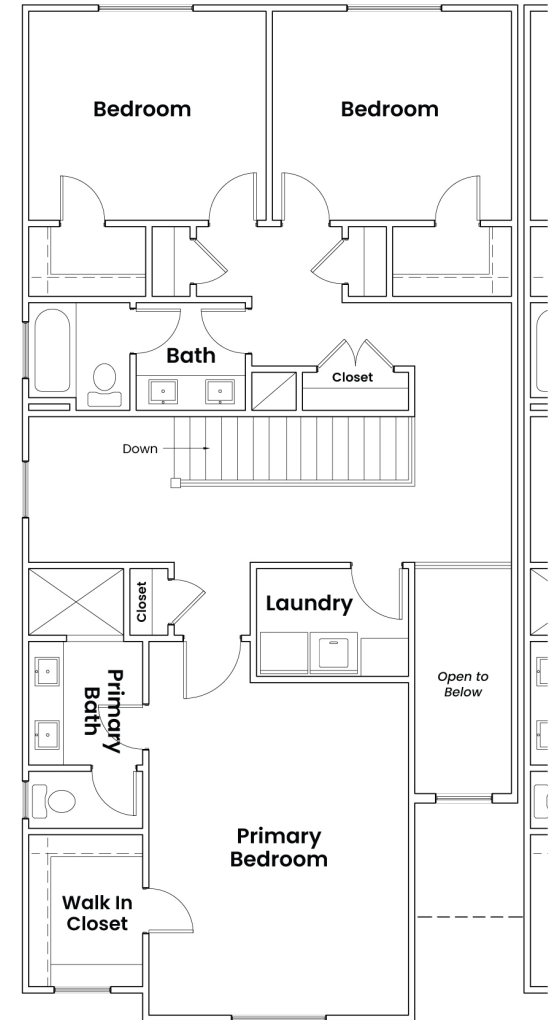

Charlottes Field A

2,908
Square Ft.

2,891
Finished

4
Beds

3
Baths

1
Half Baths

2
Garage

Two-Story Entry with Open Kitchen & Living Space •
Upstairs Owners Suite with Walk-In Closet • Finished
Basement with Rec Room, Bedroom & Full Bath • Bonus
Storage Areas • Side RV Space Exclusive to A Units

2
Garage

Basement

Main Floor

Upper Floor

Images, renderings, and floor plans shown are conceptual in nature and intended for general reference only. Features, layouts, square footage, and design elements may be updated or revised at the discretion of Desert West Homes without prior notice. Final home details may differ from what is depicted.